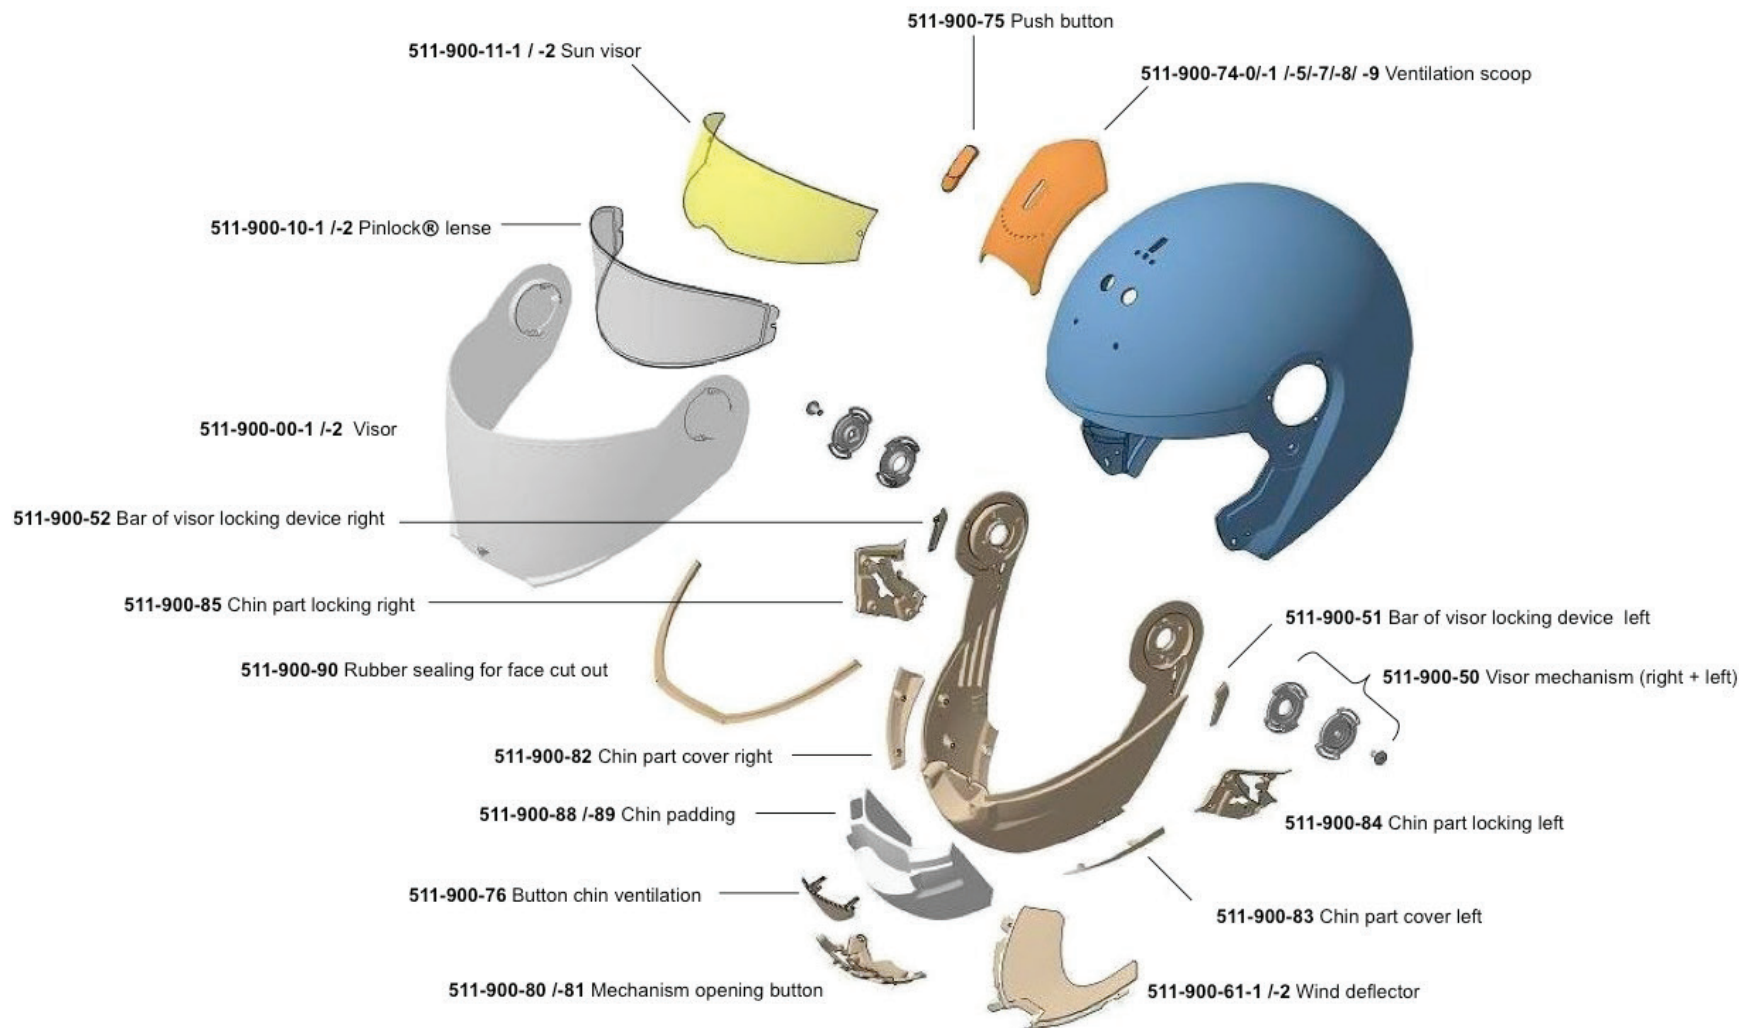

# VARAOSAT: SCHUBERTH C3

**Interior parts:**

Version 2.0 – created 01st Dec 2009

511-900-73-1 / -2 / -3 Neck pads

511-900-60 Wind deflector add-on

511-900-70-koko Inner lining

511-900-72-koko Cheek pads left + right