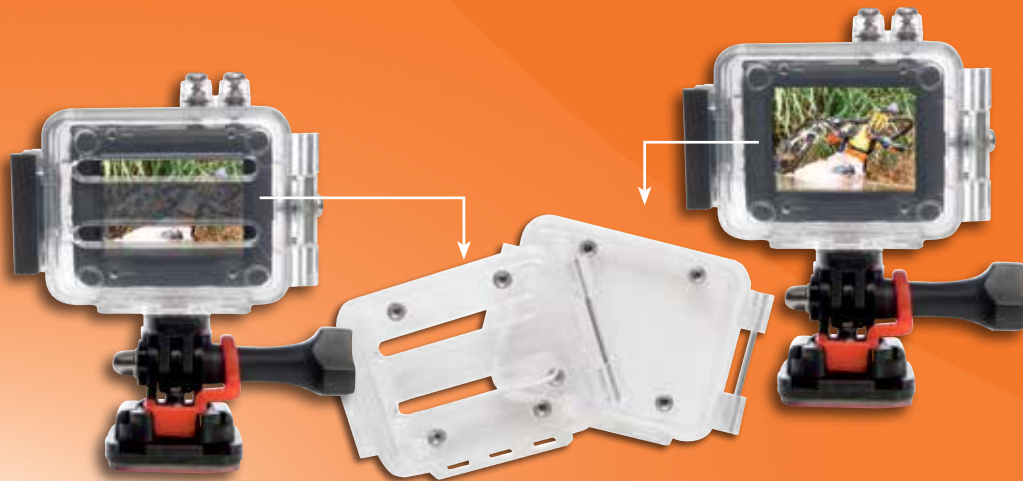

Rollei
actioncam

Actioncam S-50 WiFi

Nitro Circus Live, Ski & Standard Edition

facebook.com/
rollei.actioncam.de

Rollei actioncam

Rollei Actioncam S-50 WiFi

- 14 Megapixel WiFi Action-Camcorder with Full HD video resolution 1080p (1920x1080p/30 fps)
- Super compact Action-Camcorder
- Excellent performance at faint light
- Mobile remote control and live-view
- Time lapse function (RTC)
- App for Android and iOS
- Diving mode
- With extra flat lense
- 180° Turnover shooting
- Video time lapse unction
- Incl. Corel Video Studio X6

Rollei Actioncam S-50 WiFi

- Incl. Corel Video Studio X6

**FOR
FREE**

facebook.com/
rollei.actioncam.de

Rollei actioncam

Rollei Actioncam S-50 WiFi

- Waterproofed Housing with two exchangeable Rear Panels
- Rear Panel with vents: simply splash protection for better sound
- Rear Panel without vents: for diving depth up to 60 meters

14.0
Megapixel

60 m
Waterproof

3 m
Shockproof
in uw housing

60° -20°
Operating
temperature

1080p
Full HD video
resolution

175°
Wide angle

Time lapse
function

Diving mode