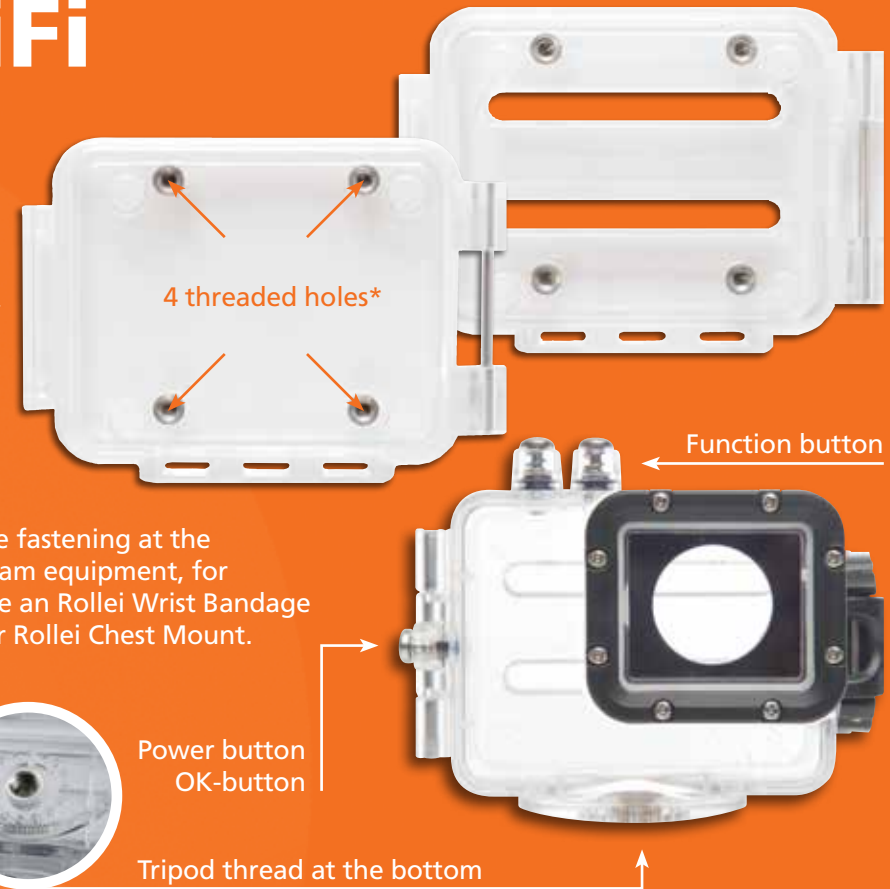

Rollei Actioncam S-50 WiFi

- Incl. Corel Video Studio X6

**FOR
FREE**

facebook.com/
rollei.actioncam.de

Rollei actioncam

Rollei Actioncam S-50 WiFi

- Waterproofed Housing with two exchangeable Rear Panels
- Rear Panel with vents: simply splash protection for better sound
- Rear Panel without vents: for diving depth up to 60 meters

14.0
Megapixel

60 m
Waterproof

3 m
Shockproof
in uw housing

60° -20°
Operating
temperature

1080p
Full HD video
resolution

175°
Wide angle

Time lapse
function

Diving mode